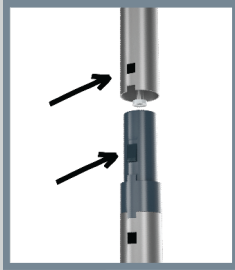

EASY | CLEAN UP

Eliminate Mixing & Measuring Cleaning Solution

Simply Select Your Cartridge & Go

- Ergonomically Friendly, Lightweight & Durable Design
- Easy Click Trigger, Triple Stream Dispensing & Portable, Bucketless System
- Quick & Easy Assembly with Simple 2-Piece Pole Construction
- Eliminates Bulky Container Storage & Saves on Shipping Costs

DIRECTIONS

Assemble in Seconds

ALIGN
Hook on Bottom
Frame with Recess in
Top Pole

CONNECT
Pole Frames
by Pushing
Down Firmly

SNAP
Mop Head &
Frame Together

ATTACH
Microfiber Pad
to Mop Head

MOPPING SYSTEM

1