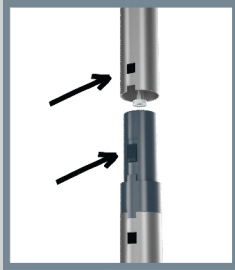

DIRECTIONS

Assemble in Seconds

ALIGN
Hook on Bottom
Frame with Recess in
Top Pole