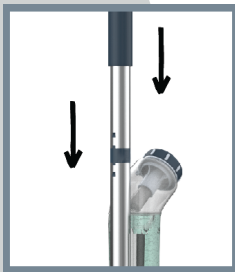

CONNECT
Pole Frames
by Pushing
Down Firmly