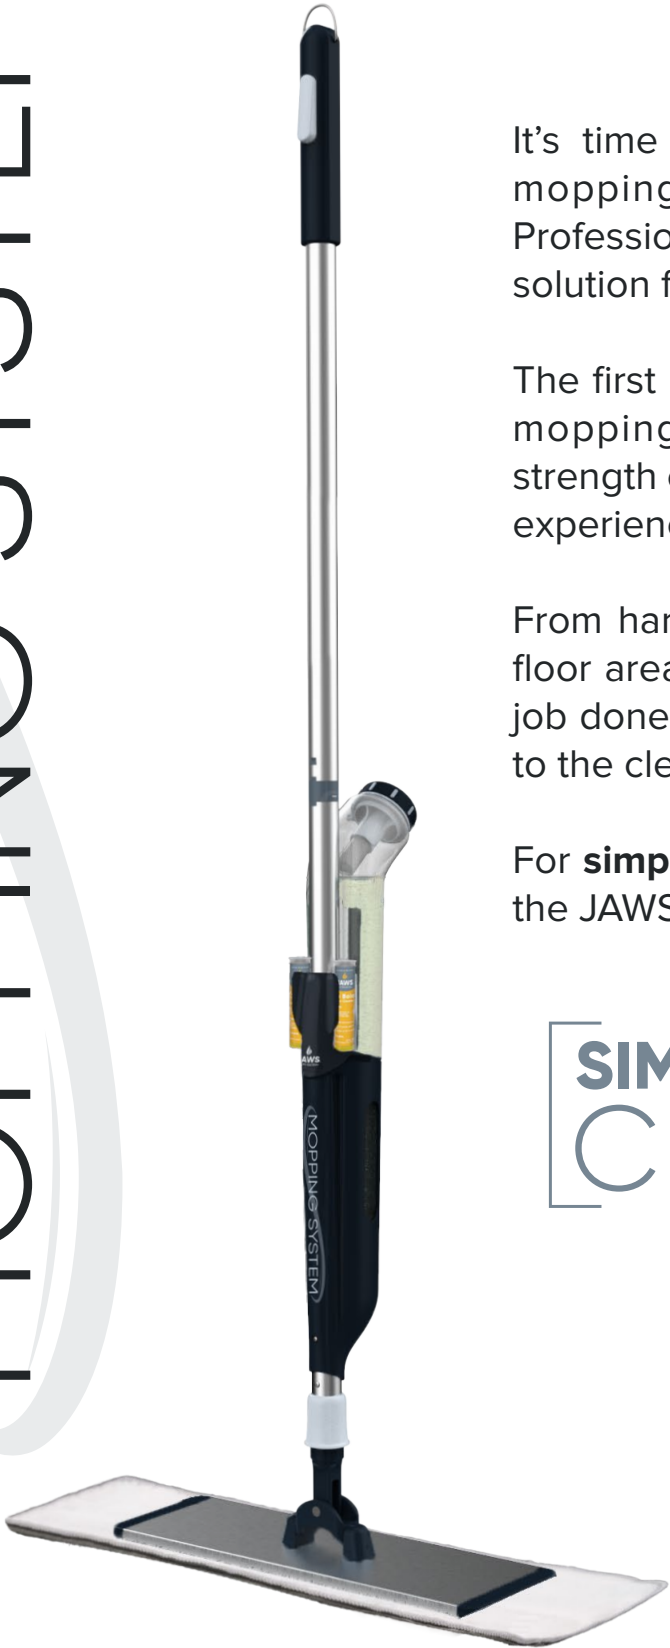

MOPPING SYSTEM

It's time to clean up how you've been mopping. Introducing the JAWS® Professional Mopping System, the best solution for efficient small space cleaning.

The first ever bucketless, cartridge-based mopping system delivers industrial-strength cleaning action and superior user experience.

From hard-to-reach spaces to high traffic floor areas, this mopping system gets the job done quicker without having to return to the cleaning closet.

For **simple, fast & easy clean up**, choose the JAWS® Professional Mopping System.

SIMPLE. FAST. EASY.
CLEAN UP