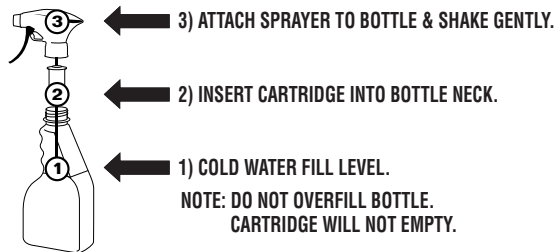

### Directions

1. Hold container with trigger sprayer attached 6-8 inches from surface and lightly spray surface.
2. Wipe clean with towel or cloth.
3. Save bottle and sprayer for re-use.  
(For use as an A1 cleaner in food processing applications, use of this product must be followed by a potable water rinse.)